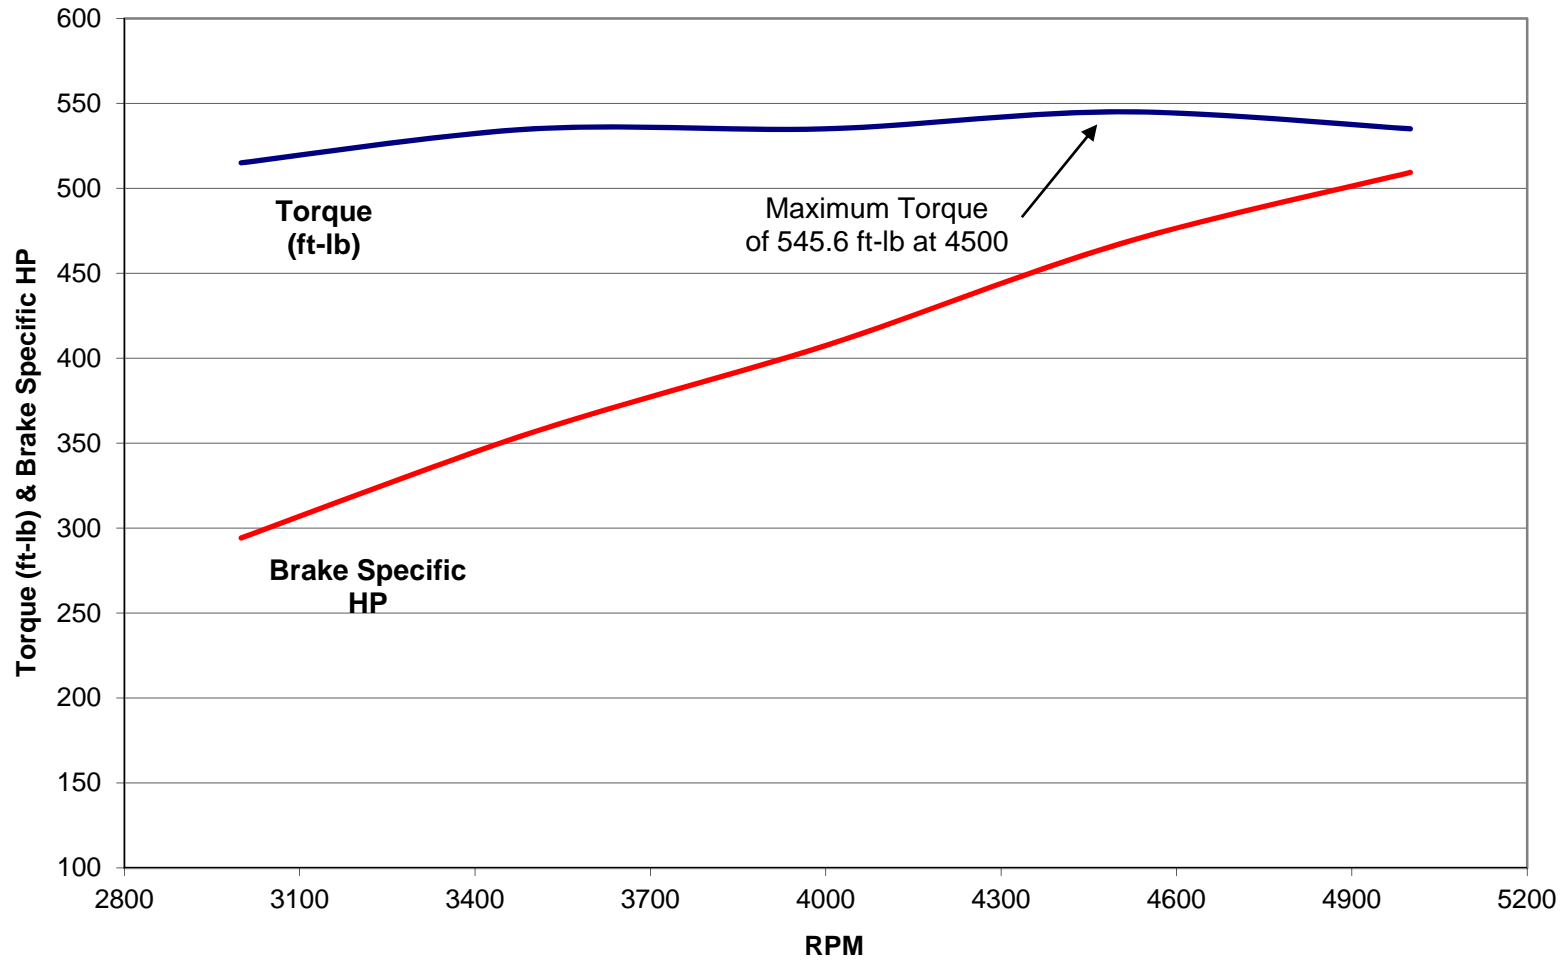

### KEM 6.2L LSA Marine Power Curve

Actual power levels may vary depending on application and configuration

10800 SW Herman Rd.  
Tualatin, OR 97062  
Ph: 503-692-5012  
Fx: 503-692-1098  
[www.kemequipment.com](http://www.kemequipment.com)

<b>6.2L LSA Marine Power Curve Data, Observed</b>		
<b>RPM</b>	<b>Toque (ft-lb)</b>	<b>Brake Specific HP</b>
3000	515.0	294.2
3500	535.0	356.5
4000	535.0	407.5
4500	545.0	467.0
5000	535.0	509.3