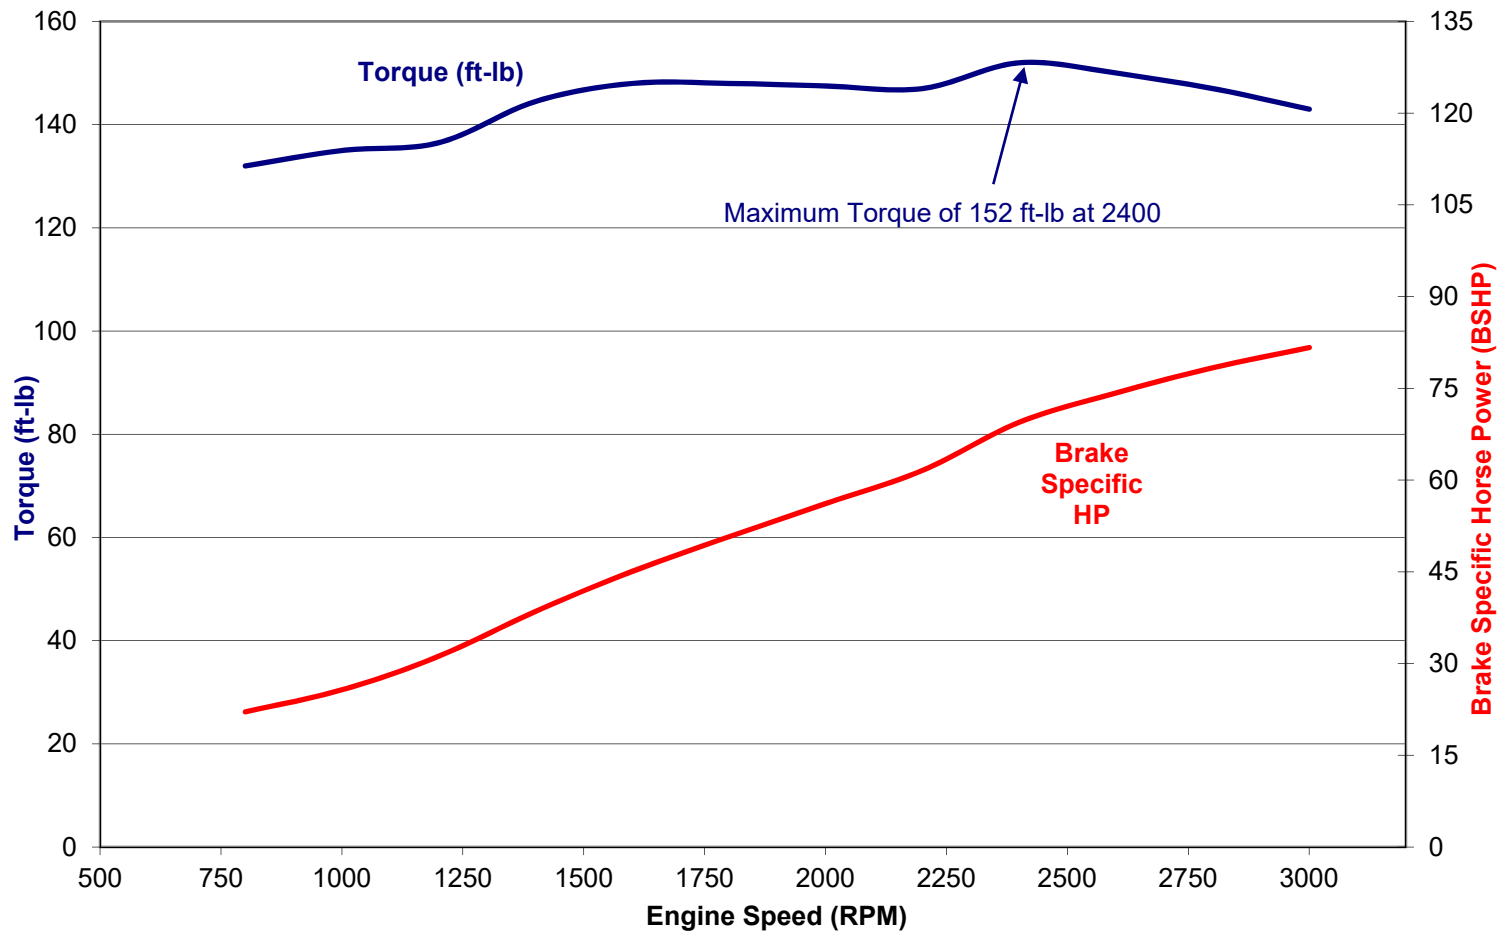

10800 SW Herman Rd.
Tualatin, OR 97062
Ph: 503-692-5012
Fx: 503-692-1098
www.kemequipment.com

KEM 3.0L Gasoline Power Curve

10800 SW Herman Rd.
Tualatin, OR 97062
Ph: 503-692-5012
Fx: 503-692-1098
www.kemequipment.com

3.0L Gasoline		
RPM	Torque (ft-lb)	Brake Specific HP
800	132	22.1
1000	135	25.7
1200	136.5	31.2
1400	144.5	38.5
1600	148	45.1
1800	148	50.7
2000	147.5	56.2
2200	147	61.6
2400	152	69.5
2600	150	74.3
2800	147	78.4
3000	143	81.7