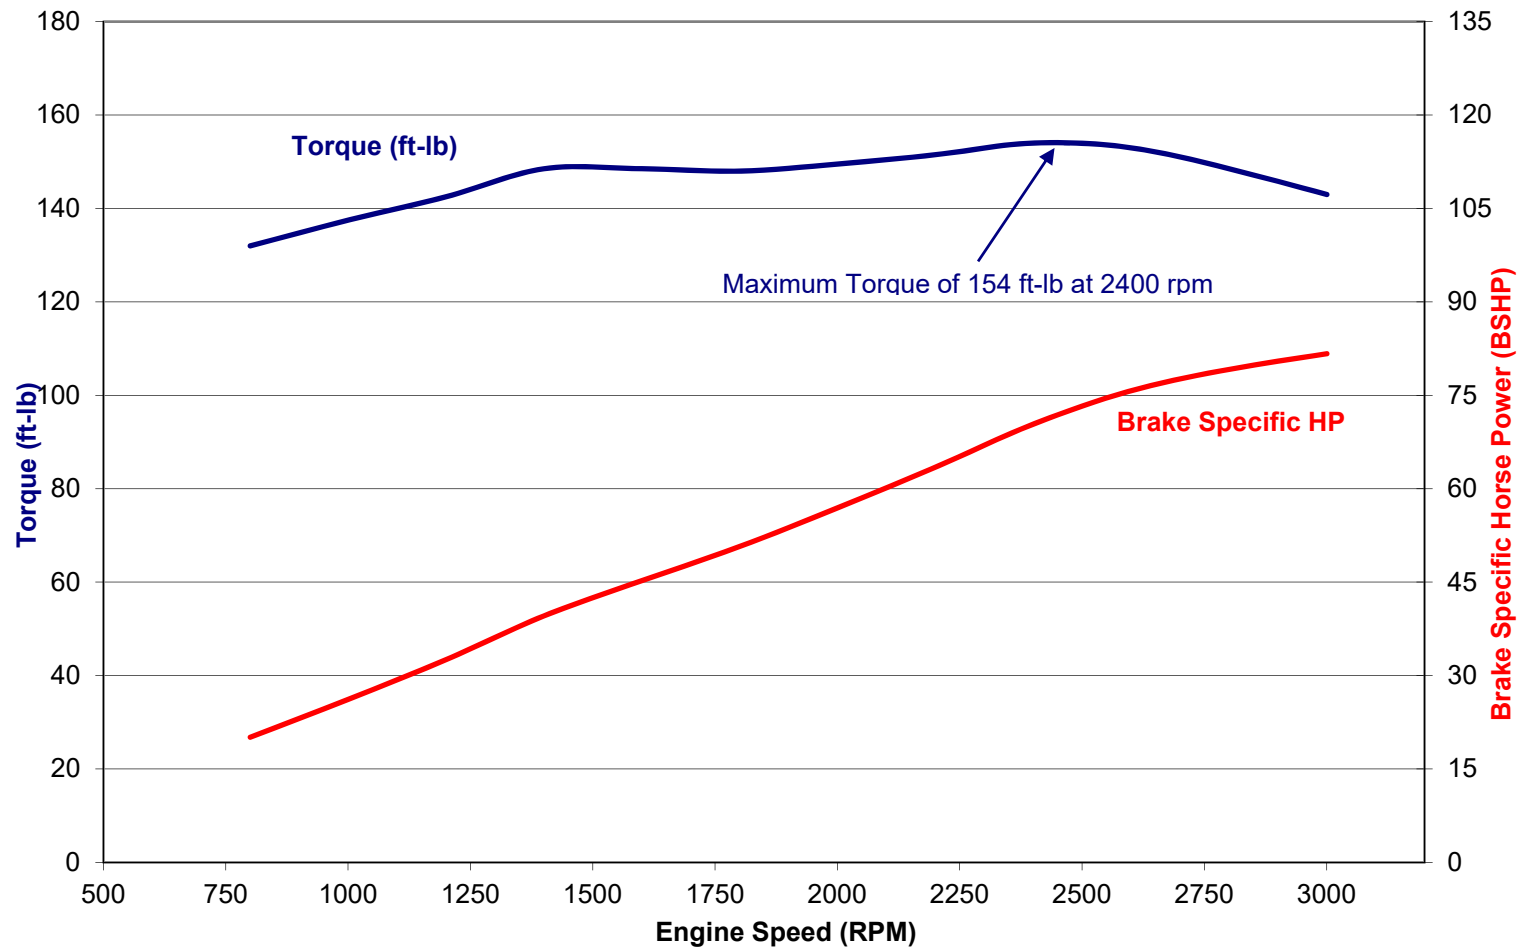

10800 SW Herman Rd.
Tualatin, OR 97062
Ph: 503-692-5012
Fx: 503-692-1098
www.kemequipment.com

KEM 3.0L LPG Power Curve

10800 SW Herman Rd.
Tualatin, OR 97062
Ph: 503-692-5012
Fx: 503-692-1098
www.kemequipment.com

3.0L LPG		
RPM	Torque (ft-lb)	Brake Specific HP
800	132	20.1
1000	137.5	26.2
1200	142.5	32.6
1400	148.5	39.6
1600	148.5	45.2
1800	148	50.7
2000	149.5	56.9
2200	151.5	63.5
2400	154	70.4
2600	153	75.7
2800	148.5	79.2
3000	143	81.7